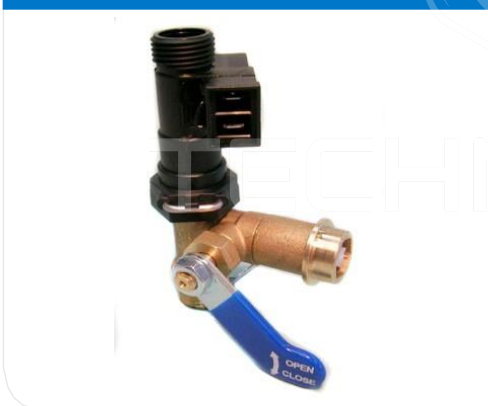

Code: TE-CE-6421

- **PRESSURE SENSORS**

CEME Pressure Sensor (Transducer)

Code: TE-CE 5220AA00

CEME Pressure Sensor (Transducer)

Code: TE-CE-5240AA03

CEME Pressure Sensor (with quick coupling)

Code:

TE-CE-5240AA00

- VALVES & PUMPS

CEME Filling Valve

Code: TE-CE-6601

CEME Solenoid Pump (vibration) –
for coffee machine

Code: TE-CE-E5

CEME Solenoid Pump (vibration) –
for coffee machine

Code: TE-CE-E5FMSP

CEME Solenoid Pump (vibration) –
for steam cleaning

Code: TE-CE-E7

- **FLOW SWITCHES & FLOW METERS & WATER BLOCK**

ELTEK Flow Switch (Brass Connection)

Code: TE-EL-10073040

ELTEK Flow Switch
(Brass Connection with pipe)

Code: TE-EL-10073016

ELTEK Flow Switch with lever

Codes:

TE-EL-10073037 (short
outlet)

TE-EL-10073017 (long
outlet)

ELTEK Radial Flow Meter (Brass
Connection)

Code: TE-EL-1008843

- **FLOW SWITCHES & FLOW METERS & WATER BLOCK**