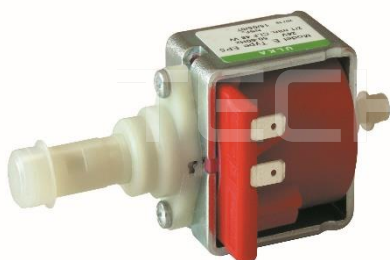

Code: TE-CE-6421

- **PRESSURE SENSORS**

CEME Pressure Sensor (Transducer)

Code: TE-CE 5220AA00

CEME Pressure Sensor (Transducer)

Code: TE-CE-5240AA03

CEME Pressure Sensor (with quick coupling)

Code:

TE-CE-5240AA00

- VALVES & PUMPS

CEME Filling Valve

Code: TE-CE-6601

CEME Solenoid Pump (vibration) –
for coffee machine

Code: TE-CE-E5

CEME Solenoid Pump (vibration) –
for coffee machine

Code: TE-CE-E5FMSP

CEME Solenoid Pump (vibration) –
for steam cleaning

Code: TE-CE-E7

- **FLOW SWITCHES & FLOW METERS & WATER BLOCK**

ELTEK Flow Switch (Brass Connection)

Code: TE-EL-10073040

ELTEK Flow Switch
(Brass Connection with pipe)

Code: TE-EL-10073016

ELTEK Flow Switch with lever

Codes:

TE-EL-10073037 (short
outlet)

TE-EL-10073017 (long
outlet)

ELTEK Radial Flow Meter (Brass
Connection)

Code: TE-EL-1008843

- **FLOW SWITCHES & FLOW METERS & WATER BLOCK**