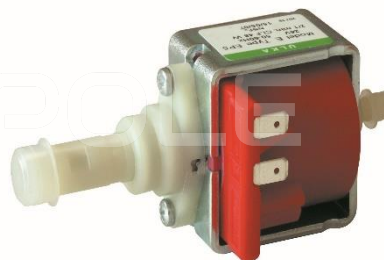

Code: TE-CE-6421

- **PRESSURE SENSORS**

CEME Pressure Sensor (Transducer)

Code: TE-CE 5220AA00

CEME Pressure Sensor (Transducer)

Code: TE-CE-5240AA03

CEME Pressure Sensor (with quick coupling)

Code:

TE-CE-5240AA00

- VALVES & PUMPS

CEME Filling Valve

Code: TE-CE-6601

CEME Solenoid Pump (vibration) –
for coffee machine

Code: TE-CE-E5

CEME Solenoid Pump (vibration) –
for coffee machine

Code: TE-CE-E5FMSP

CEME Solenoid Pump (vibration) –
for steam cleaning

Code: TE-CE-E7

- **FLOW SWITCHES & FLOW METERS & WATER BLOCK**

ELTEK Flow Switch (Brass Connection)

Code: TE-EL-10073040

ELTEK Flow Switch
(Brass Connection with pipe)

Code: TE-EL-10073016

ELTEK Flow Switch with lever

Codes:

TE-EL-10073037 (short
outlet)

TE-EL-10073017 (long
outlet)

ELTEK Radial Flow Meter (Brass
Connection)

Code: TE-EL-1008843

- **FLOW SWITCHES & FLOW METERS & WATER BLOCK**